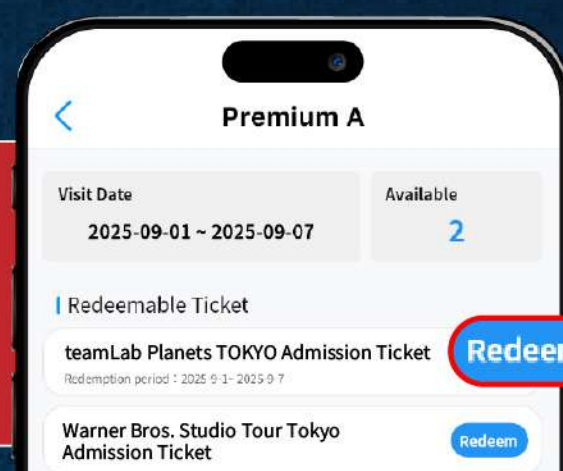

## Have Fun Pass

Choose **3** attractions listed in the official website and experience within 1 week!

Show the QR code to use without any redemption (in advance)

Premium A/B tickets must be redeemed in advance.

## Premium A

Choose **2**

Limited to 10 per day.

teamLab Planets TOKYO (Toyosu, Tokyo) Admission Ticket

Warner Bros. Studio Tour Tokyo Admission Ticket

Shibuya Go-Kart Experience [Shinjuku Branch] - 30-Minute Session