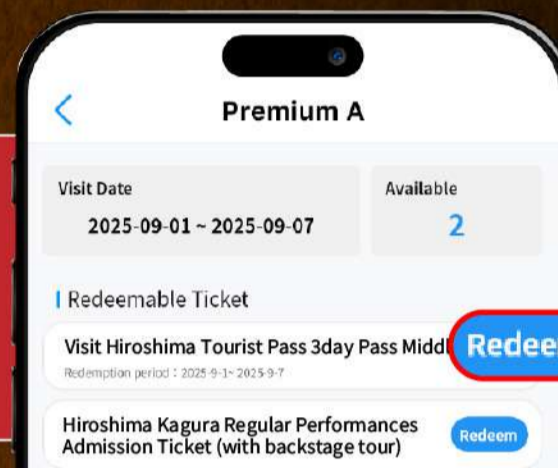

Choose **3** attractions listed in the official website and experience within 1 week!

Show the QR code to use without any redemption (in advance)

Premium A/B/C tickets must be redeemed in advance.

Premium A Choose **1**